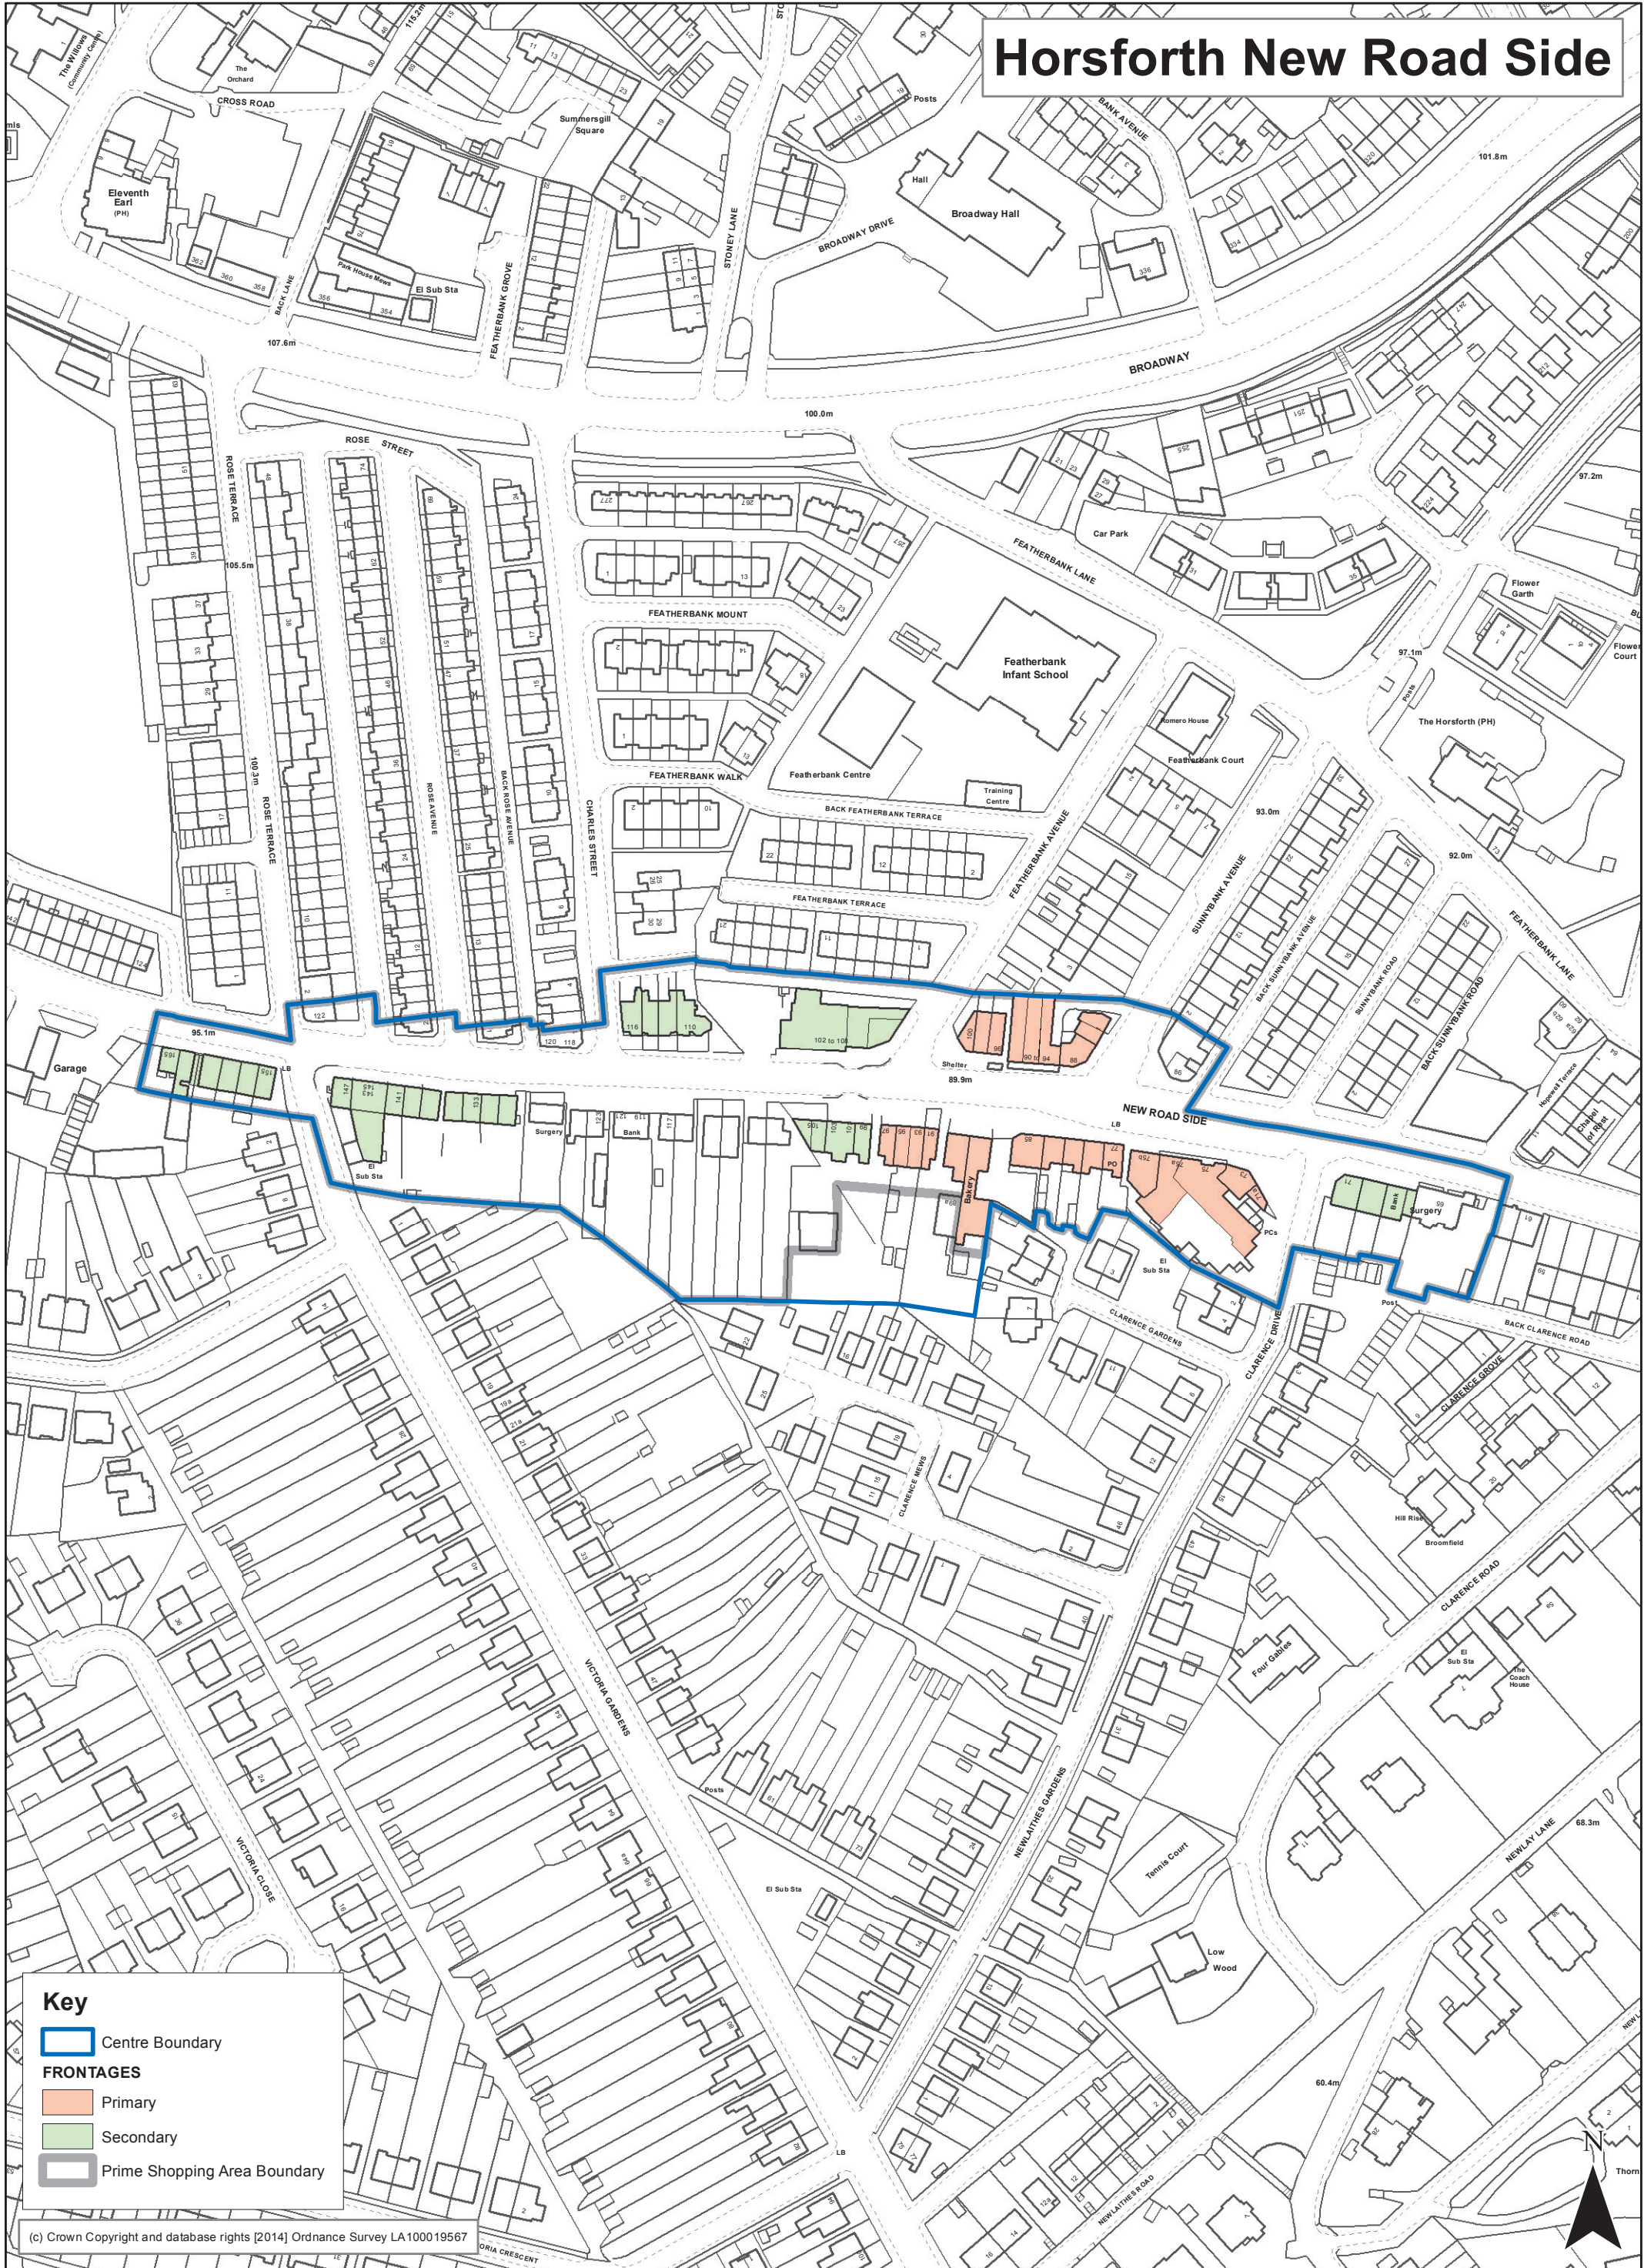

Horsforth New Road Side

Key

- Centre Boundary
- FRONTAGES**
- Primary
- Secondary
- Prime Shopping Area Boundary

(c) Crown Copyright and database rights [2014] Ordnance Survey LA100019567